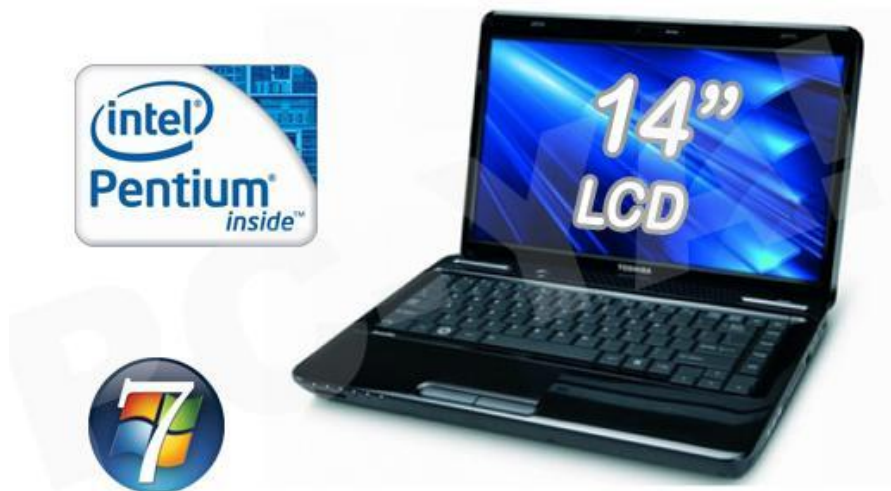

Laptop TOSHIBA C645-SP4131M Pantalla LED 14" Procesador Pentium Dual Core P6200 2.13 GHz Memoria Ram 2Gb Disco Duro 320G Windows 7, Quemador de DVD NEGRA WCAM 3EN1

Precio $ 6,500 IVA incluido

Pentium 2.13 GHz	320GB Disco	2GB DDR3	WiFi
USB 2.0 3 Puertos	Multi DVD R+RW	Windows 7	Bateria 6 celdas